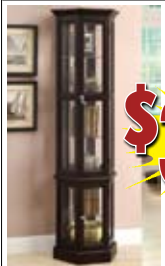

FULL or Queen SIZE

Headboard

\$89

Queen with metal rails and panel foot, Full with wood rails and flat foot.

Complete Bed Frame

\$199

Similar to picture.

"BAKER" CHAIR

UNDER DRAWER UNITS
for Twin or Full Size Beds

CRAZY DEAL! \$49 *And Much More!*

2 DRAWER NIGHTSTANDS

White

\$99

Java

BOSTON ROCKER

Reg. \$219

#3009

HEXAGON CURIO

\$387

Reg. \$562

#CH-950190

BAR STOOLS
YOUR CHOICE

\$77

Reg. \$219