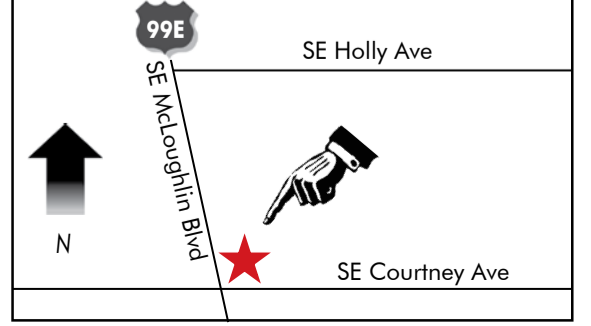

EASTSIDE
13844 SE McLoughlin Blvd. • Milwaukie, OR 97222
(503) 654-0488

FAMILY OWNED & OPERATED

Hours: Mon-Fri 10am-8pm
Sat 10am-6pm • Sun 11am-6pm

www.mattressmegastores.com
mattressms@gmail.com

Mention this ad for a FREE GIFT!